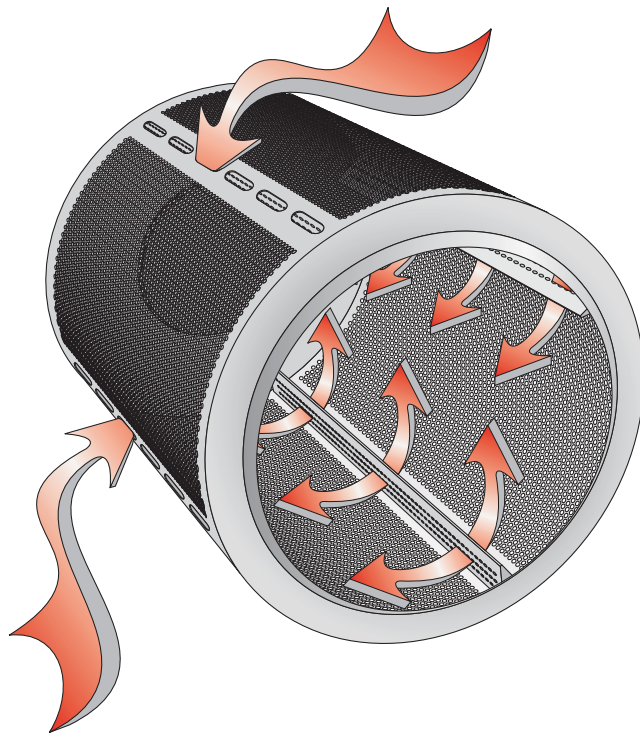

## LS DRYERS

**POWERDRY®**

The logo features the word "POWERDRY" in a bold, black, sans-serif font with a registered trademark symbol. The letters are slightly slanted. Two black arrows originate from the top of the 'O' and 'Y', pointing downwards and outwards, suggesting a powerful airflow or extraction process.

- Increased airflow
- Higher efficiency
- Short drying cycles
- Available on LS530 and LS680